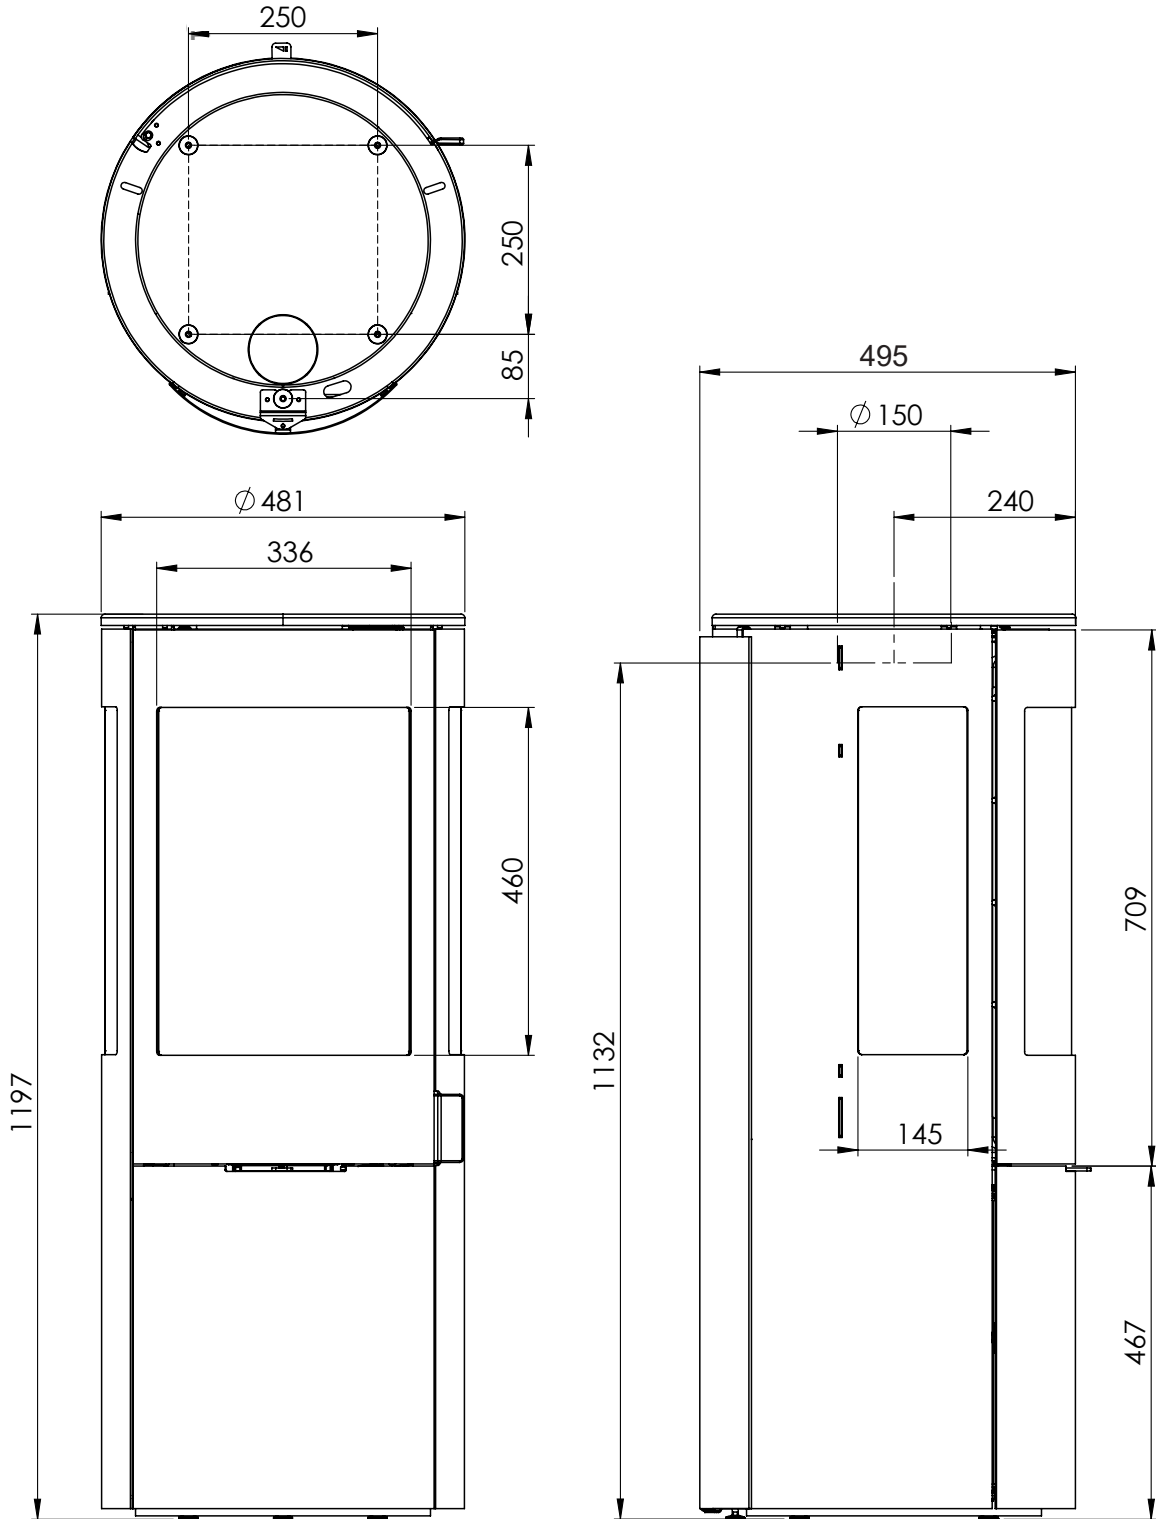

Measurements

ORIGO DV WITH SIDE GLASS

 Nordpeis

Measurements

ORIGO HIGH DV WITH SIDE GLASS

 Nordpeis