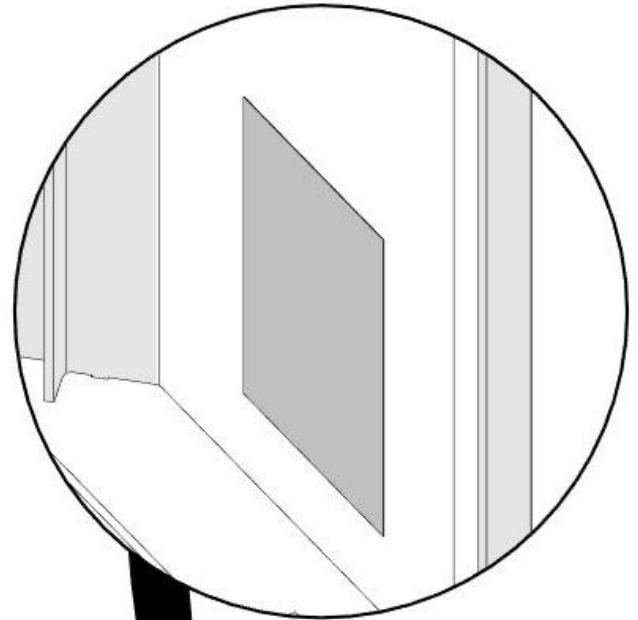

Quadro Basic / Exclusive