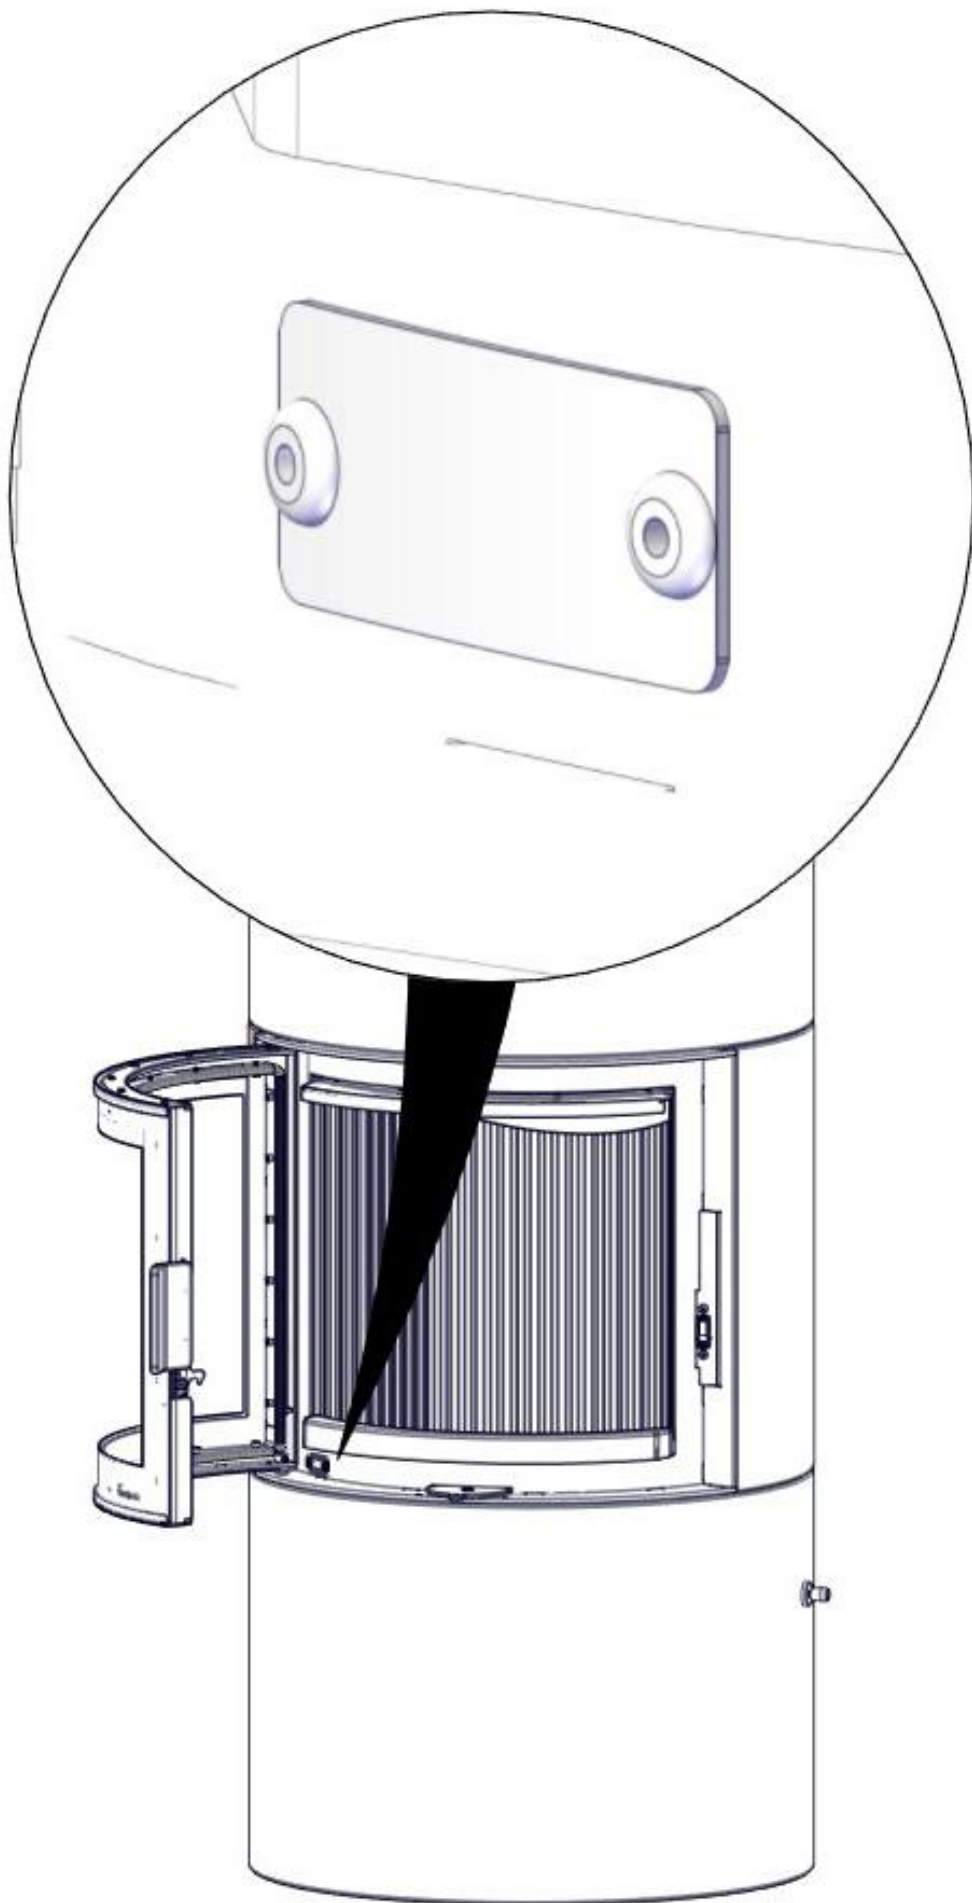

## **Accessories**

The serial number is to be found on a white or green sticker, placed on a type label and on the table of delivery.

Salzburg C

Salzburg L series

Salzburg M

Salzburg XL

N-20A, N-21A Exclusive