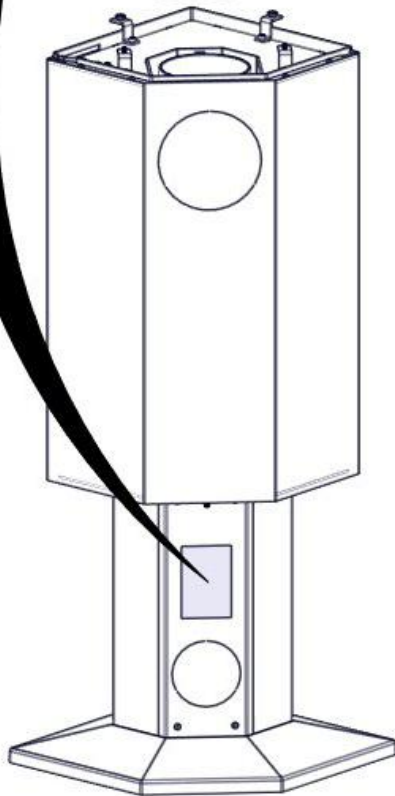

Quadro Basic / Exclusive