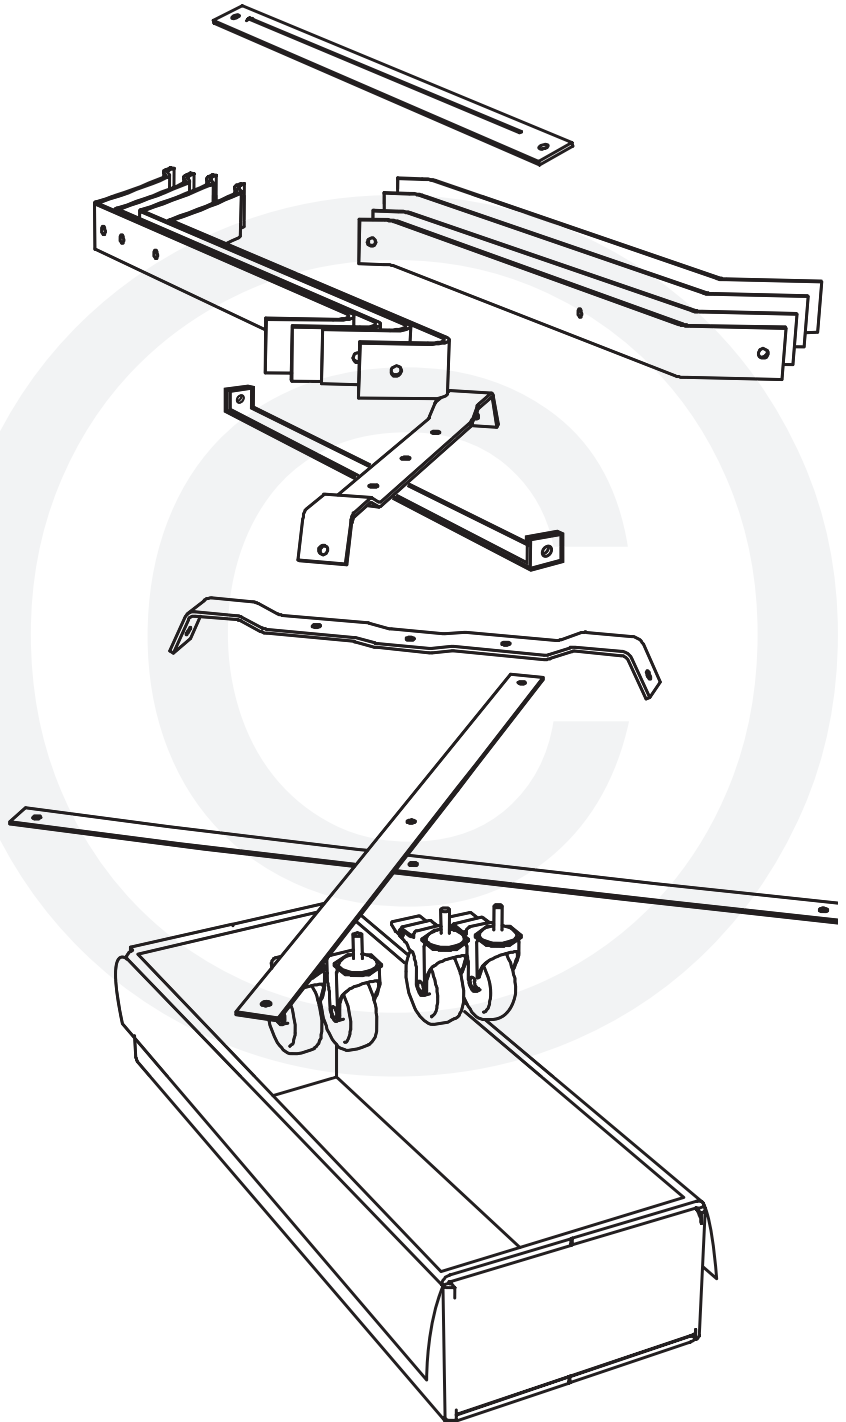

XXL XL L M S MX MN

Pojízdný stojan XL

Montážní návod

7/16" + 9/16"
(Nr. 11 + 15)

[www.biggreenegg.com/
assembly-videos](http://www.biggreenegg.com/assembly-videos)

 www.biggreenegg.com

 www.biggreenegg.ca

 www.biggreenegg.eu

 www.biggreenegg.co.uk

 www.biggreenegg.co.za

CAUTION: SEE SAFETY NOTICE
www.biggreenegg.com/safetytips

© COPYRIGHT BIG GREEN EGG INC.

- 1**  8x  8x   7/16" (Nr. 11)

- 2**  1x  1x   7/16" (Nr. 11)

© COPYRIGHT BIG GREEN EGG INC.

© COPYRIGHT BIG GREEN EGG INC.

- 3**  4x  4x  1x  1x   7/16" + 9/16" (Nr. 11 + 15)

2x

© COPYRIGHT BIG GREEN EGG INC.

4

9/16" (Nr. 15)

4a

4b