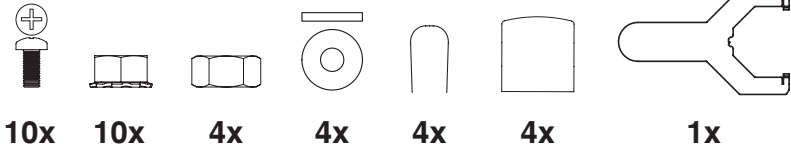

XXL XL L M S MX MN

Pojízdný stojan XL

Montážní návod

7/16" + 9/16"
(Nr. 11 + 15)

[www.biggreenegg.com/
assembly-videos](http://www.biggreenegg.com/assembly-videos)

 www.biggreenegg.com

 www.biggreenegg.ca

 www.biggreenegg.eu

 www.biggreenegg.co.uk

 www.biggreenegg.co.za

CAUTION: SEE SAFETY NOTICE
www.biggreenegg.com/safetytips

© COPYRIGHT BIG GREEN EGG INC.

- 1**  8x  8x   7/16" (Nr. 11)

- 2**  1x  1x   7/16" (Nr. 11)

© COPYRIGHT BIG GREEN EGG INC.