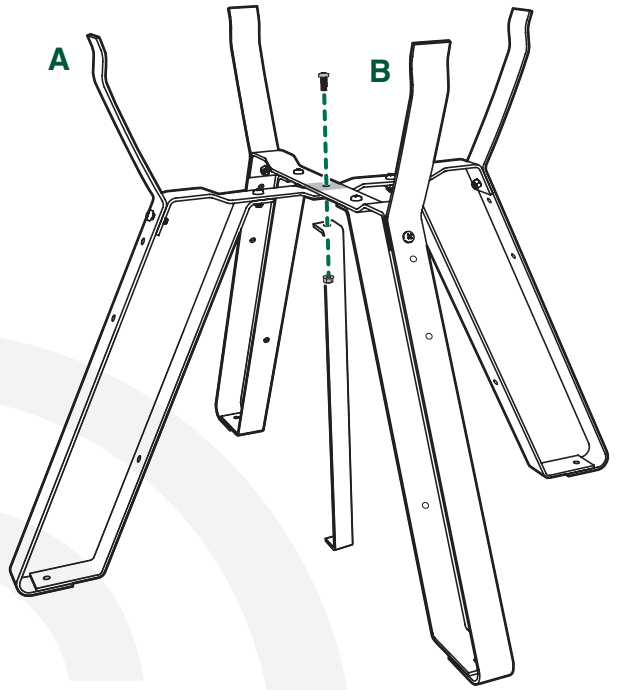

XXL XL L M S MX MN

Pojízdný stojan XL

Montážní návod

7/16" + 9/16"
(Nr. 11 + 15)

[www.biggreenegg.com/
assembly-videos](http://www.biggreenegg.com/assembly-videos)

 www.biggreenegg.com

 www.biggreenegg.ca

 www.biggreenegg.eu

 www.biggreenegg.co.uk

 www.biggreenegg.co.za

CAUTION: SEE SAFETY NOTICE
www.biggreenegg.com/safetytips

© COPYRIGHT BIG GREEN EGG INC.

- 1**  8x  8x   7/16" (Nr. 11)

- 2**  1x  1x   7/16" (Nr. 11)

© COPYRIGHT BIG GREEN EGG INC.

© COPYRIGHT BIG GREEN EGG INC.

- 3**  4x  4x  1x  1x   7/16" + 9/16" (Nr. 11 + 15)

2x

© COPYRIGHT BIG GREEN EGG INC.

4

9/16" (Nr. 15)

4a

4b