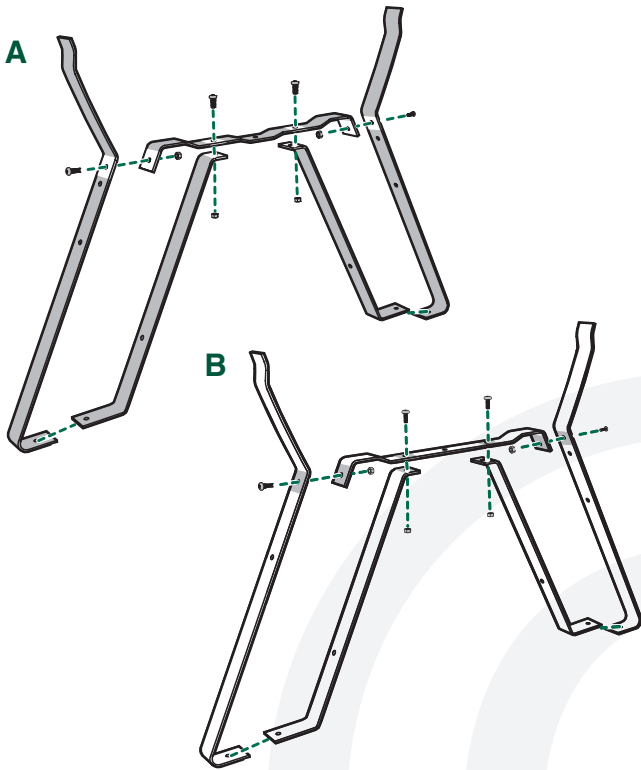

XXL XL L M S MX MN

Pojízdný stojan XL

Montážní návod

7/16" + 9/16"
(Nr. 11 + 15)

[www.biggreenegg.com/
assembly-videos](http://www.biggreenegg.com/assembly-videos)

 www.biggreenegg.com

 www.biggreenegg.ca

 www.biggreenegg.eu

 www.biggreenegg.co.uk

 www.biggreenegg.co.za

CAUTION: SEE SAFETY NOTICE
www.biggreenegg.com/safetytips

© COPYRIGHT BIG GREEN EGG INC.

- 1**  8x  8x   7/16" (Nr. 11)

- 2**  1x  1x   7/16" (Nr. 11)

© COPYRIGHT BIG GREEN EGG INC.

© COPYRIGHT BIG GREEN EGG INC.

- 3**  4x  4x  1x  1x   7/16" + 9/16" (Nr. 11 + 15)

2x

© COPYRIGHT BIG GREEN EGG INC.

4

9/16" (Nr. 15)

4a

4b