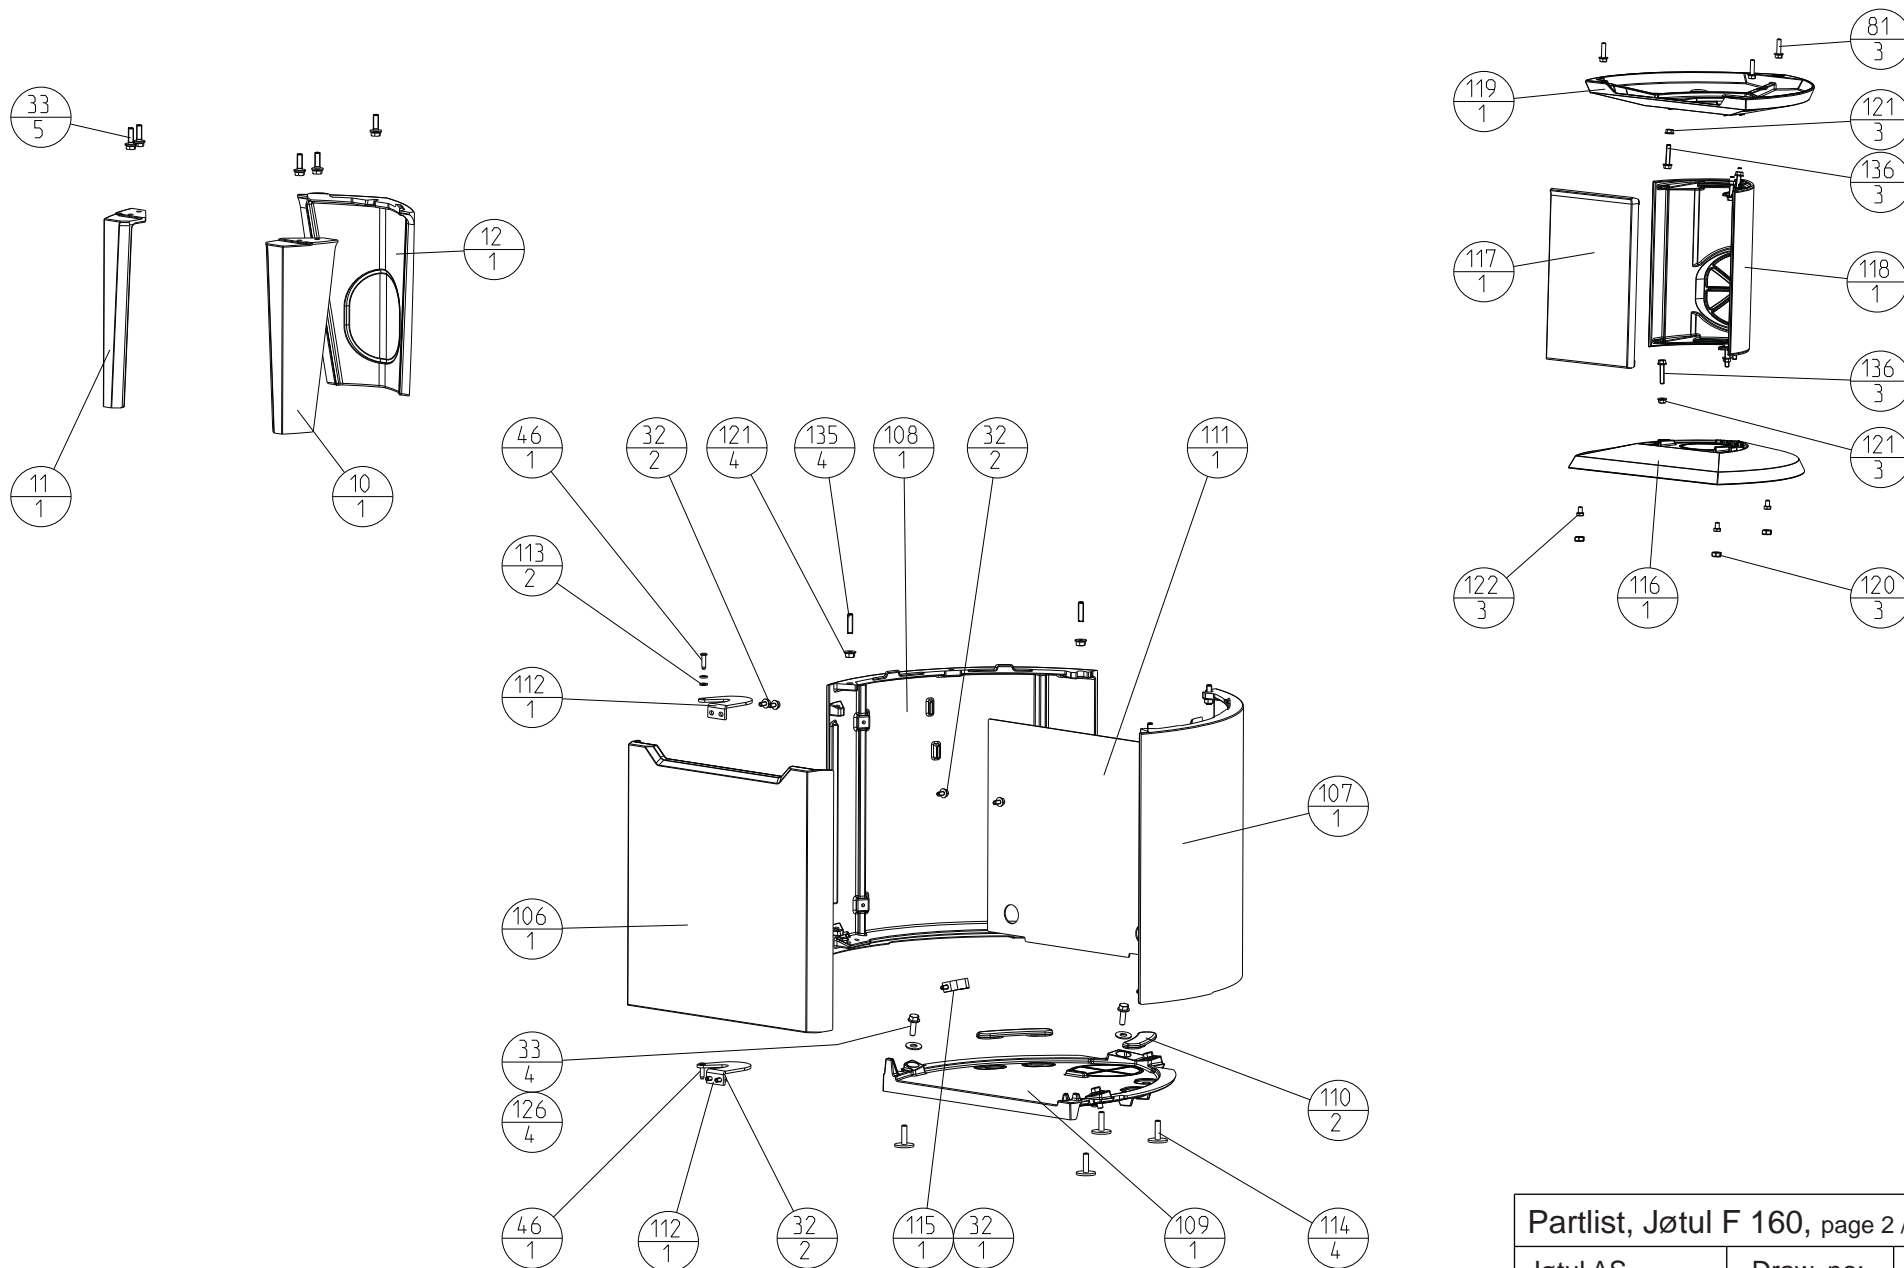

Jøtul F 162 / Jøtul F 163

Jøtul F 164 / Jøtul F 165

Jøtul F 166 / Jøtul F 167

Partlist, Jøtul F 160, page 2 / 4

Jøtul AS
Fredrikstad, Norway

Draw. no:
900129-P16

Date:
25.10.2016