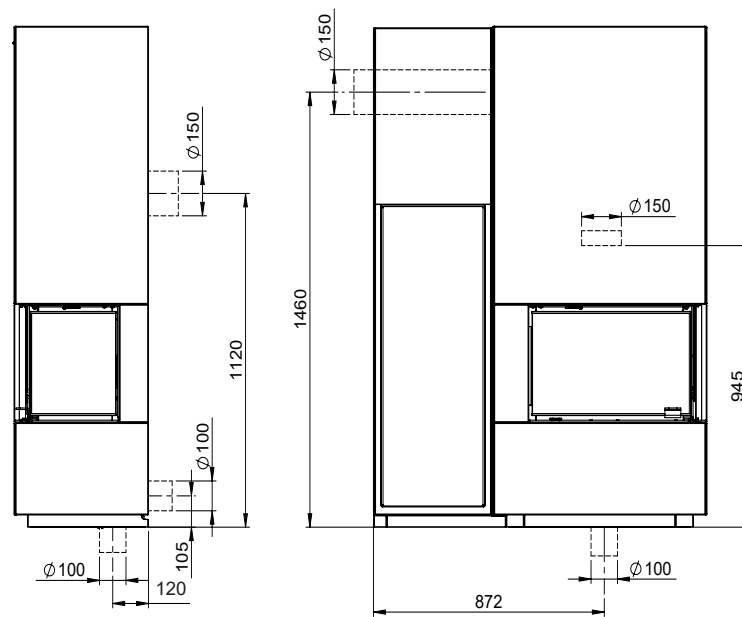

Wood Shelf for Monaco A

Art.no: FP-MON03-500
Last updated: 13.02.2020

FIG 1

Monaco A Low Base / Q-34 AR + Wood Shelf = mm

FIG 1 a

Monaco A Low Base / Q-34 AR + Wood Shelf = Chimney / AIR mm

FIG 1 b

Monaco A Low Base / Q-34 AL + Wood Shelf = mm

FIG 1 c

Monaco A Low Base / Q-34 AL + Wood Shelf = Chimney / AIR mm

FIG 1 d

Monaco A High Base / Q-34 AR + Wood Shelf = mm

FIG 1 e

Monaco A High Base / Q-34 AR + Wood Shelf = Chimney / AIR mm

FIG 1 f

Monaco A High Base / Q-34 AL + Wood Shelf = mm