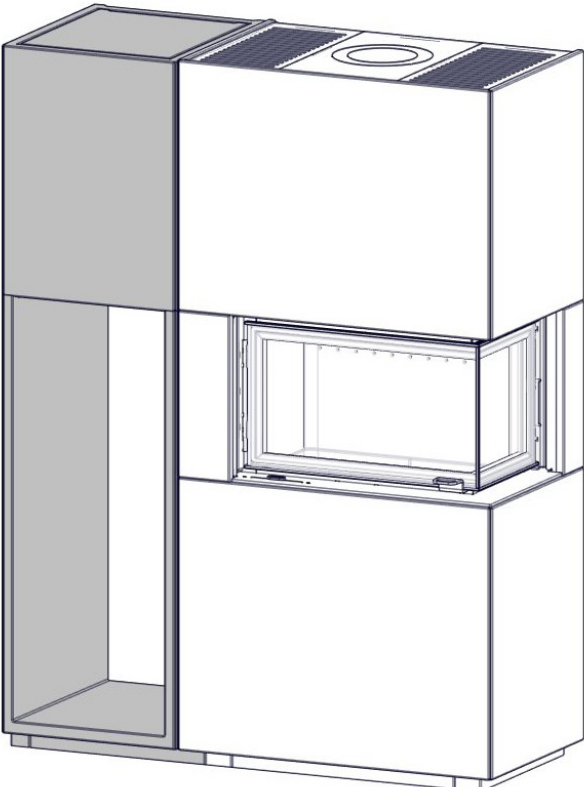

FIG 1 c

Monaco A Low Base / Q-34 AL + Wood Shelf = Chimney / AIR mm

FIG 1 d

Monaco A High Base / Q-34 AR + Wood Shelf = mm

FIG 1 e

Monaco A High Base / Q-34 AR + Wood Shelf = Chimney / AIR mm

FIG 1 f

Monaco A High Base / Q-34 AL + Wood Shelf = mm

FIG 1 g

Monaco A High Base / Q-34 AL + Wood Shelf = Chimney / AIR mm

Monaco A Low Base_Q-34 AR + Wood Shelf - Assembling

Monaco A High Base_Q-34 AR + Wood Shelf - Assembling

FIG 2

Monaco A Low / High Base_Q-34 AR - Wood Shelf