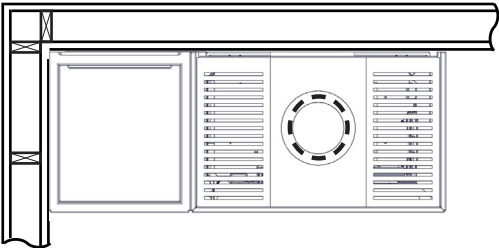

FIG 1 g

Monaco A High Base / Q-34 AL + Wood Shelf = Chimney / AIR mm

Monaco A Low Base_Q-34 AR + Wood Shelf - Assembling

Monaco A High Base_Q-34 AR + Wood Shelf - Assembling

FIG 2

Monaco A Low / High Base_Q-34 AR - Wood Shelf