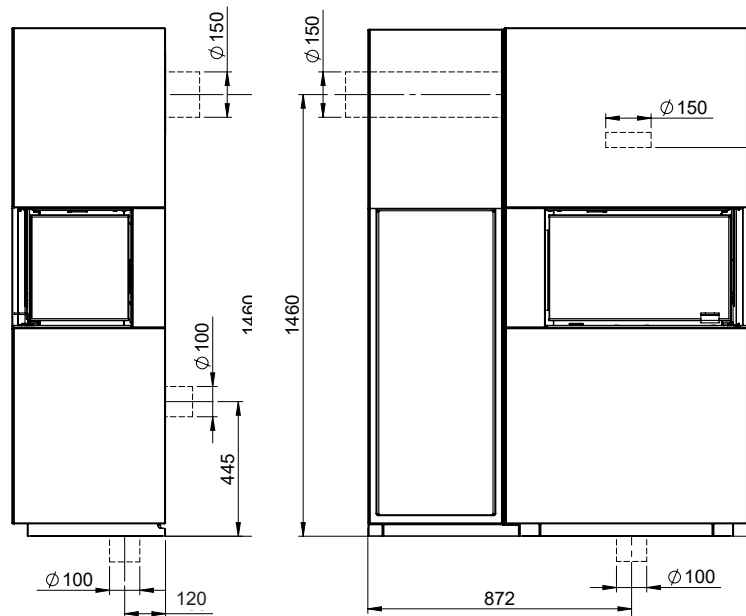

Wood Shelf for Monaco A

Art.no: FP-MON03-500
Last updated: 13.02.2020

FIG 1

Monaco A Low Base / Q-34 AR + Wood Shelf = mm

FIG 1 a

Monaco A Low Base / Q-34 AR + Wood Shelf = Chimney / AIR mm

FIG 1 b

Monaco A Low Base / Q-34 AL + Wood Shelf = mm

FIG 1 c

Monaco A Low Base / Q-34 AL + Wood Shelf = Chimney / AIR mm

FIG 1 d

Monaco A High Base / Q-34 AR + Wood Shelf = mm

FIG 1 e

Monaco A High Base / Q-34 AR + Wood Shelf = Chimney / AIR mm

FIG 1 f

Monaco A High Base / Q-34 AL + Wood Shelf = mm

FIG 1 g

Monaco A High Base / Q-34 AL + Wood Shelf = Chimney / AIR mm

Monaco A Low Base_Q-34 AR + Wood Shelf - Assembling

Monaco A High Base_Q-34 AR + Wood Shelf - Assembling

FIG 2

Monaco A Low / High Base_Q-34 AR - Wood Shelf