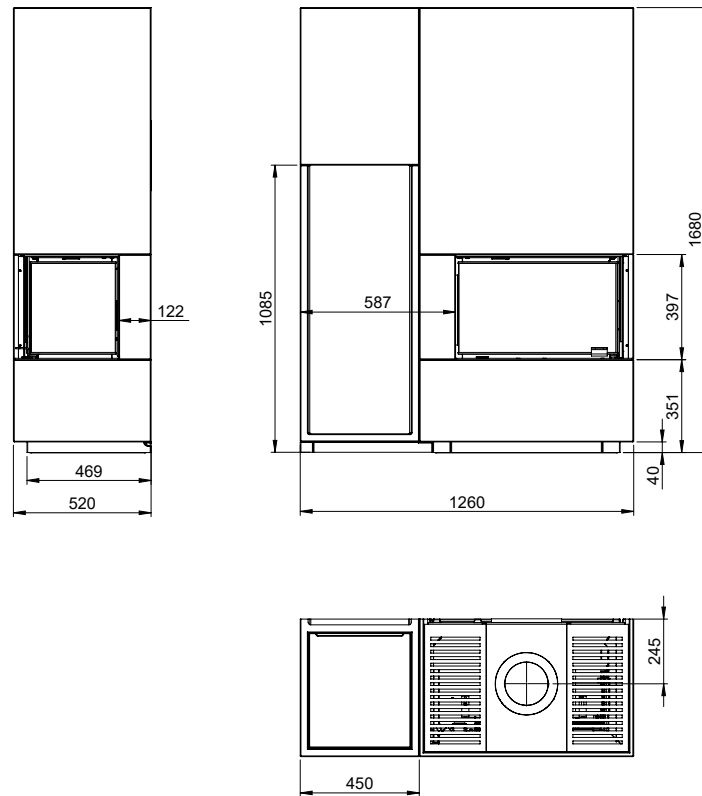

Wood Shelf for Monaco A

Art.no: FP-MON03-500
Last updated: 13.02.2020

FIG 1

Monaco A Low Base / Q-34 AR + Wood Shelf = mm

FIG 1 a

Monaco A Low Base / Q-34 AR + Wood Shelf = Chimney / AIR mm

FIG 1 b

Monaco A Low Base / Q-34 AL + Wood Shelf = mm

FIG 1 c

Monaco A Low Base / Q-34 AL + Wood Shelf = Chimney / AIR mm

FIG 1 d

Monaco A High Base / Q-34 AR + Wood Shelf = mm

FIG 1 e

Monaco A High Base / Q-34 AR + Wood Shelf = Chimney / AIR mm

FIG 1 f

Monaco A High Base / Q-34 AL + Wood Shelf = mm