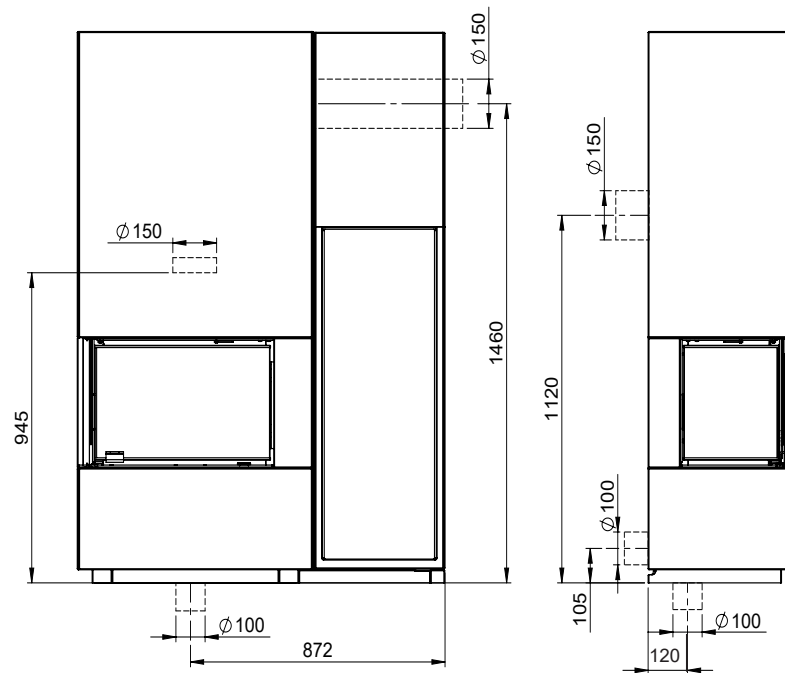

Wood Shelf for Monaco A

Art.no: FP-MON03-500
Last updated: 13.02.2020

FIG 1

Monaco A Low Base / Q-34 AR + Wood Shelf = mm

FIG 1 a

Monaco A Low Base / Q-34 AR + Wood Shelf = Chimney / AIR mm

FIG 1 b

Monaco A Low Base / Q-34 AL + Wood Shelf = mm

FIG 1 c

Monaco A Low Base / Q-34 AL + Wood Shelf = Chimney / AIR mm

FIG 1 d

Monaco A High Base / Q-34 AR + Wood Shelf = mm

FIG 1 e

Monaco A High Base / Q-34 AR + Wood Shelf = Chimney / AIR mm

FIG 1 f

Monaco A High Base / Q-34 AL + Wood Shelf = mm