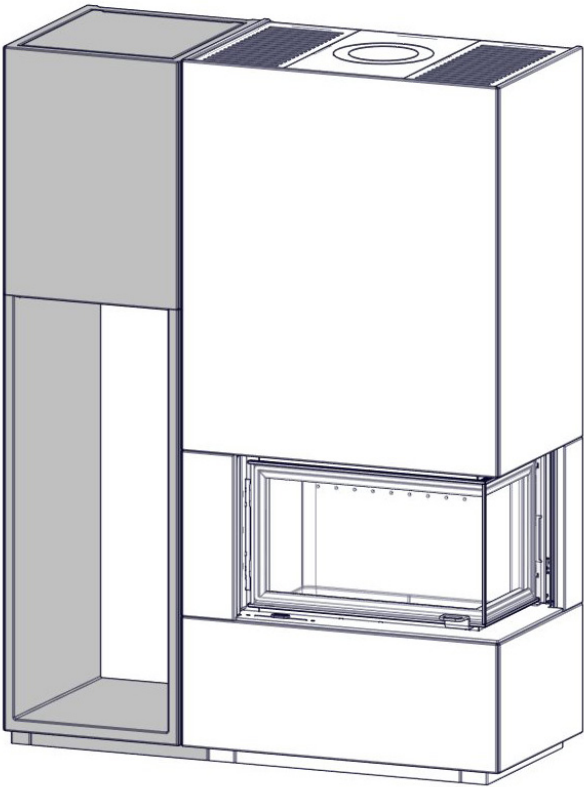

Wood Shelf for Monaco A

Art.no: FP-MON03-500
Last updated: 13.02.2020

FIG 1

Monaco A Low Base / Q-34 AR + Wood Shelf = mm

FIG 1 a

Monaco A Low Base / Q-34 AR + Wood Shelf = Chimney / AIR mm

FIG 1 b

Monaco A Low Base / Q-34 AL + Wood Shelf = mm

FIG 1 c

Monaco A Low Base / Q-34 AL + Wood Shelf = Chimney / AIR mm

FIG 1 d

Monaco A High Base / Q-34 AR + Wood Shelf = mm

FIG 1 e

Monaco A High Base / Q-34 AR + Wood Shelf = Chimney / AIR mm

FIG 1 f

Monaco A High Base / Q-34 AL + Wood Shelf = mm

FIG 1 g

Monaco A High Base / Q-34 AL + Wood Shelf = Chimney / AIR mm

Monaco A Low Base_Q-34 AR + Wood Shelf - Assembling

Monaco A High Base_Q-34 AR + Wood Shelf - Assembling

FIG 2

Monaco A Low / High Base_Q-34 AR - Wood Shelf