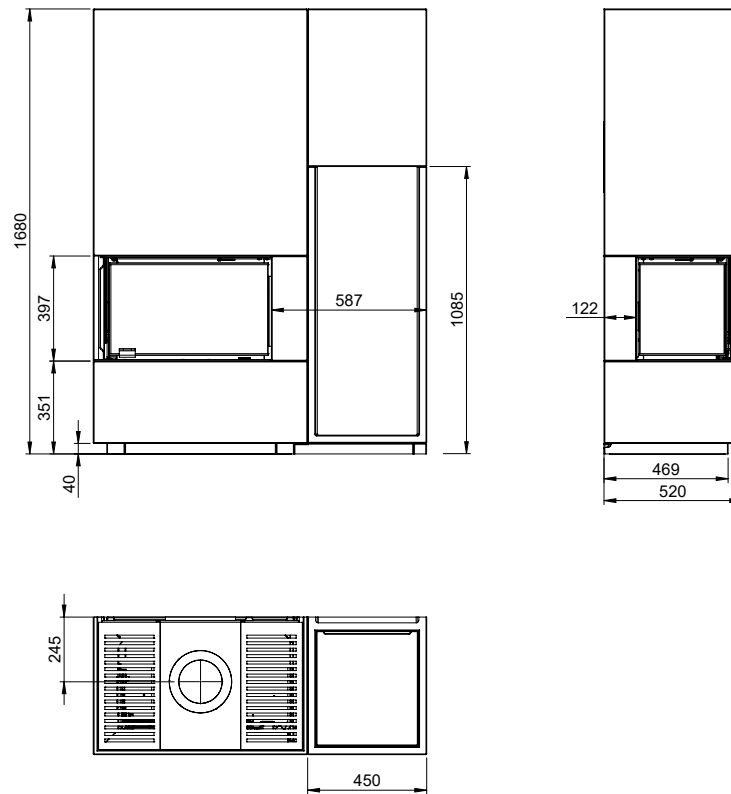

Wood Shelf for Monaco A

Art.no: FP-MON03-500
Last updated: 13.02.2020

FIG 1

Monaco A Low Base / Q-34 AR + Wood Shelf = mm

FIG 1 a

Monaco A Low Base / Q-34 AR + Wood Shelf = Chimney / AIR mm

FIG 1 b

Monaco A Low Base / Q-34 AL + Wood Shelf = mm

FIG 1 c

Monaco A Low Base / Q-34 AL + Wood Shelf = Chimney / AIR mm

FIG 1 d

Monaco A High Base / Q-34 AR + Wood Shelf = mm

FIG 1 e

Monaco A High Base / Q-34 AR + Wood Shelf = Chimney / AIR mm

FIG 1 f

Monaco A High Base / Q-34 AL + Wood Shelf = mm