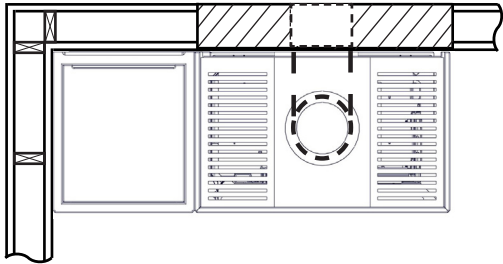

FIG 1 c

Monaco A Low Base / Q-34 AL + Wood Shelf = Chimney / AIR mm

FIG 1 d

Monaco A High Base / Q-34 AR + Wood Shelf = mm

FIG 1 e

Monaco A High Base / Q-34 AR + Wood Shelf = Chimney / AIR mm

FIG 1 f

Monaco A High Base / Q-34 AL + Wood Shelf = mm

FIG 1 g

Monaco A High Base / Q-34 AL + Wood Shelf = Chimney / AIR mm

Monaco A Low Base_Q-34 AR + Wood Shelf - Assembling

Monaco A High Base_Q-34 AR + Wood Shelf - Assembling

FIG 2

Monaco A Low / High Base_Q-34 AR - Wood Shelf