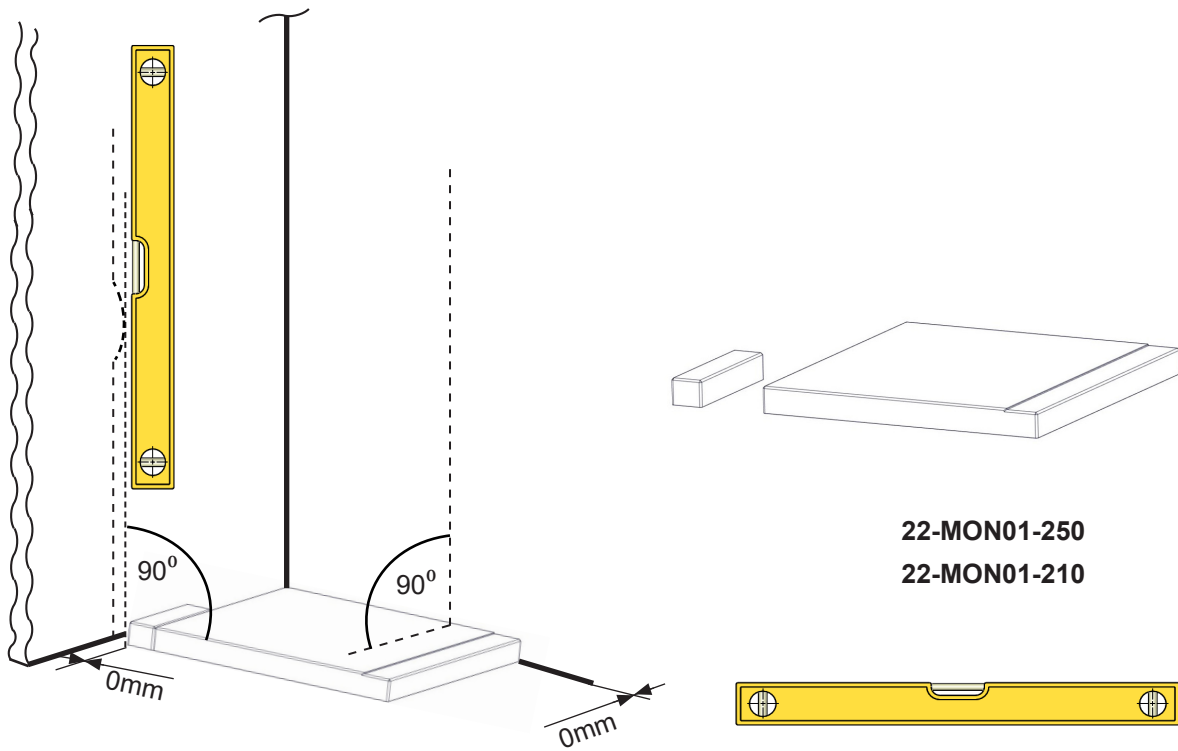

FIG 1 g

Monaco A High Base / Q-34 AL + Wood Shelf = Chimney / AIR mm

Monaco A Low Base_Q-34 AR + Wood Shelf - Assembling

Monaco A High Base_Q-34 AR + Wood Shelf - Assembling

FIG 2

Monaco A Low / High Base_Q-34 AR - Wood Shelf