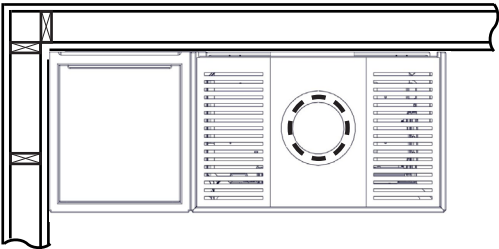

Monaco A Low Base_Q-34 AR + Wood Shelf - Assembling