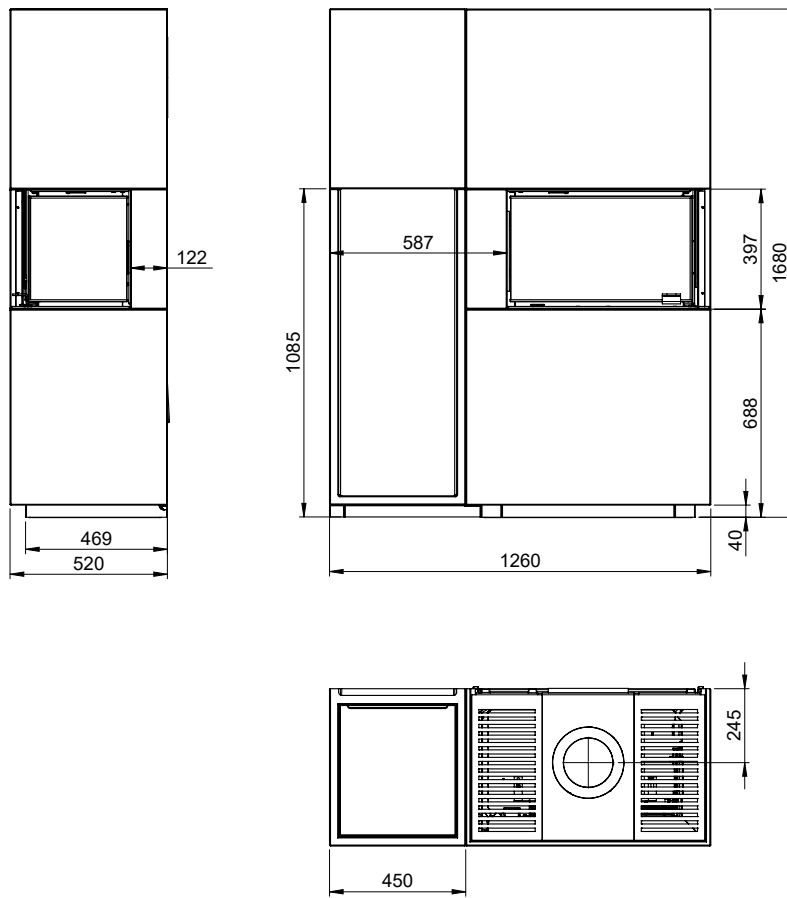

FIG 1 c

Monaco A Low Base / Q-34 AL + Wood Shelf = Chimney / AIR mm

FIG 1 d

Monaco A High Base / Q-34 AR + Wood Shelf = mm

FIG 1 e

Monaco A High Base / Q-34 AR + Wood Shelf = Chimney / AIR mm

FIG 1 f

Monaco A High Base / Q-34 AL + Wood Shelf = mm