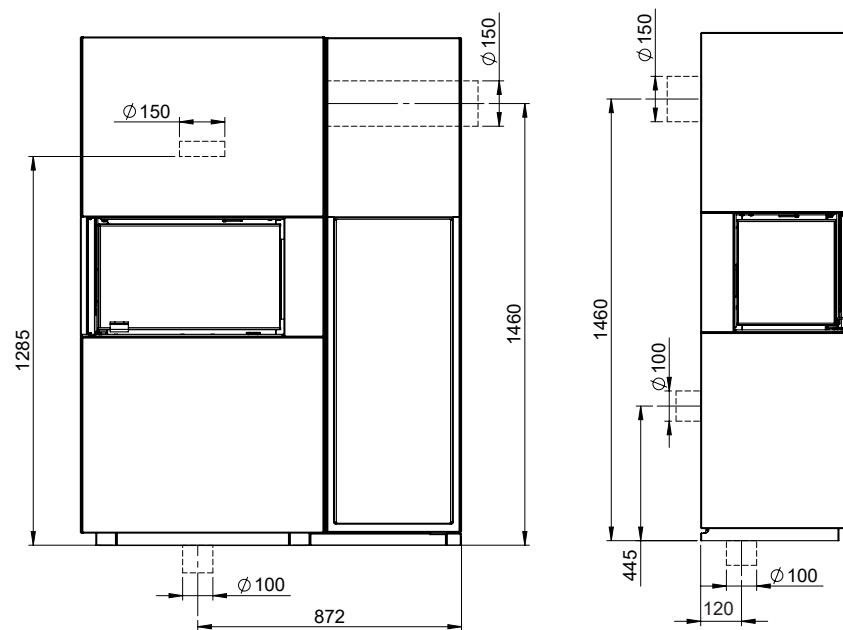

FIG 1 g

Monaco A High Base / Q-34 AL + Wood Shelf = Chimney / AIR mm