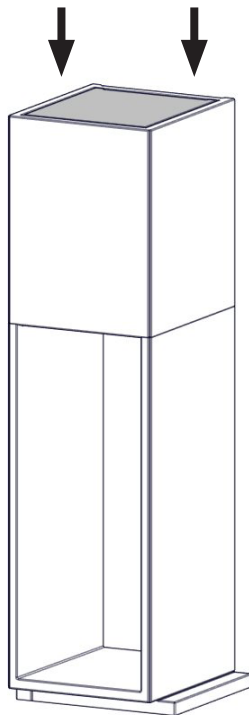

FIG 1 c

Monaco A Low Base / Q-34 AL + Wood Shelf = Chimney / AIR mm

FIG 1 d

Monaco A High Base / Q-34 AR + Wood Shelf = mm

FIG 1 e

Monaco A High Base / Q-34 AR + Wood Shelf = Chimney / AIR mm

FIG 1 f

Monaco A High Base / Q-34 AL + Wood Shelf = mm

FIG 1 g

Monaco A High Base / Q-34 AL + Wood Shelf = Chimney / AIR mm

Monaco A Low Base_Q-34 AR + Wood Shelf - Assembling

Monaco A High Base_Q-34 AR + Wood Shelf - Assembling

FIG 2

Monaco A Low / High Base_Q-34 AR - Wood Shelf

FIG 3

Monaco A Low / High Base_Q-34 AR - Wood Shelf

FIG 4

Monaco A Low / High Base_Q-34 AR - Wood Shelf

CO-MON01-230

FIG 5

Monaco A Low / High Base_Q-34 AR - Wood Shelf

CO-MON01-240

Monaco A Low Base_Q-34 AR

➔ FIG 3 - FIG 22

Monaco A High Base_Q-34 AR

➔ FIG 3 - FIG 21

A Monaco A Low Base_Q-34 AR + Wood Shelf - Assembling

B Monaco A High Base_Q-34 AR + Wood Shelf - Assembling

FIG 6

Monaco A Low / High Base_Q-34 AR - Wood Shelf