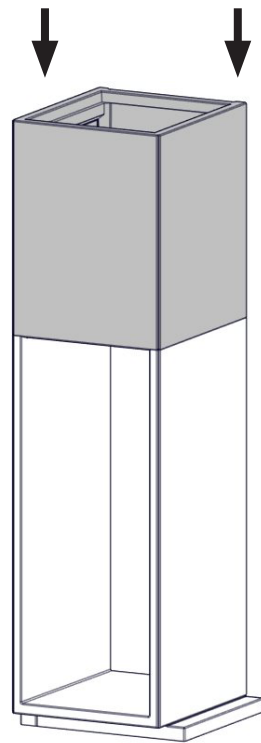

FIG 1 c

Monaco A Low Base / Q-34 AL + Wood Shelf = Chimney / AIR mm

FIG 1 d

Monaco A High Base / Q-34 AR + Wood Shelf = mm

FIG 1 e

Monaco A High Base / Q-34 AR + Wood Shelf = Chimney / AIR mm

FIG 1 f

Monaco A High Base / Q-34 AL + Wood Shelf = mm

FIG 1 g

Monaco A High Base / Q-34 AL + Wood Shelf = Chimney / AIR mm

Monaco A Low Base_Q-34 AR + Wood Shelf - Assembling

Monaco A High Base_Q-34 AR + Wood Shelf - Assembling

FIG 2

Monaco A Low / High Base_Q-34 AR - Wood Shelf

FIG 3

Monaco A Low / High Base_Q-34 AR - Wood Shelf

FIG 4

Monaco A Low / High Base_Q-34 AR - Wood Shelf

CO-MON01-230

FIG 5

Monaco A Low / High Base_Q-34 AR - Wood Shelf

CO-MON01-240

Monaco A Low Base_Q-34 AR

➔ FIG 3 - FIG 22

Monaco A High Base_Q-34 AR

➔ FIG 3 - FIG 21

A Monaco A Low Base_Q-34 AR + Wood Shelf - Assembling

B Monaco A High Base_Q-34 AR + Wood Shelf - Assembling

FIG 6

Monaco A Low / High Base_Q-34 AR - Wood Shelf