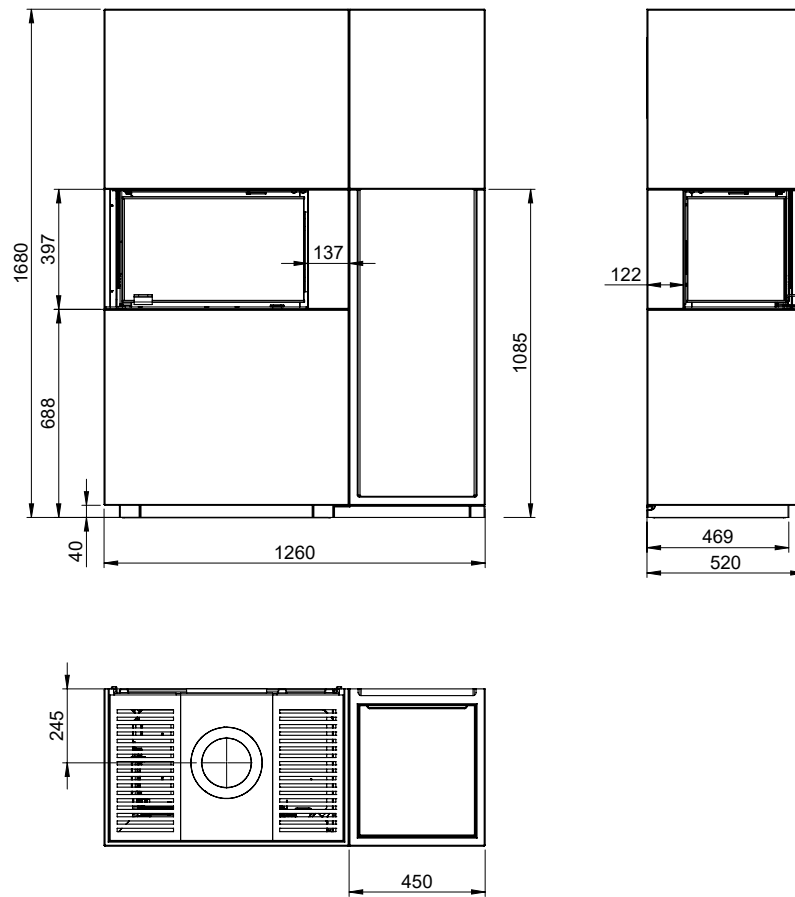

FIG 1 c

Monaco A Low Base / Q-34 AL + Wood Shelf = Chimney / AIR mm

FIG 1 d

Monaco A High Base / Q-34 AR + Wood Shelf = mm

FIG 1 e

Monaco A High Base / Q-34 AR + Wood Shelf = Chimney / AIR mm

FIG 1 f

Monaco A High Base / Q-34 AL + Wood Shelf = mm