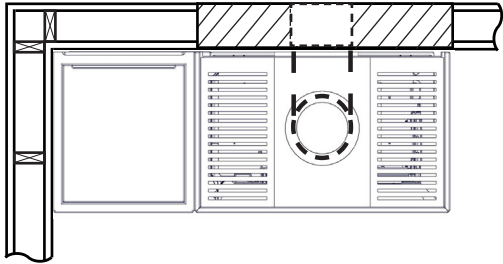

Wood Shelf for Monaco A

Art.no: FP-MON03-500
Last updated: 13.02.2020

FIG 1

Monaco A Low Base / Q-34 AR + Wood Shelf = mm

FIG 1 a

Monaco A Low Base / Q-34 AR + Wood Shelf = Chimney / AIR mm

FIG 1 b

Monaco A Low Base / Q-34 AL + Wood Shelf = mm

FIG 1 c

Monaco A Low Base / Q-34 AL + Wood Shelf = Chimney / AIR mm

FIG 1 d

Monaco A High Base / Q-34 AR + Wood Shelf = mm

FIG 1 e

Monaco A High Base / Q-34 AR + Wood Shelf = Chimney / AIR mm

FIG 1 f

Monaco A High Base / Q-34 AL + Wood Shelf = mm

FIG 1 g

Monaco A High Base / Q-34 AL + Wood Shelf = Chimney / AIR mm

Monaco A Low Base_Q-34 AR + Wood Shelf - Assembling

Monaco A High Base_Q-34 AR + Wood Shelf - Assembling

FIG 2

Monaco A Low / High Base_Q-34 AR - Wood Shelf