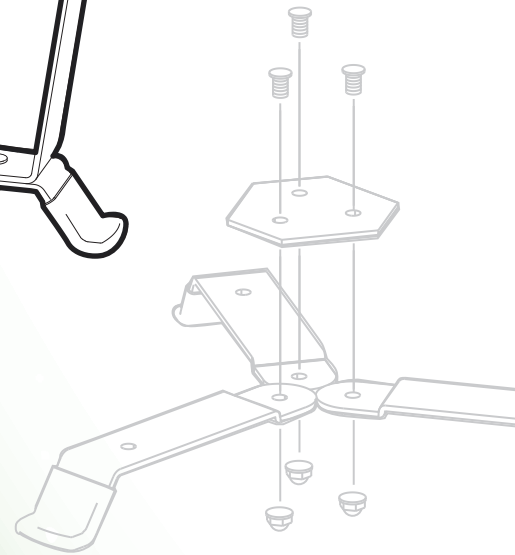

XXL XL L M S MX MN

EGG[®] podstavec Mini Montážní návod

7/16" (Nr. 11)

www.biggreenegg.com/assembly-videos

 www.biggreenegg.com

 www.biggreenegg.ca

 www.biggreenegg.eu

 www.biggreenegg.co.uk

5

7/16" (Nr. 11)

© COPYRIGHT BIG GREEN EGG INC.