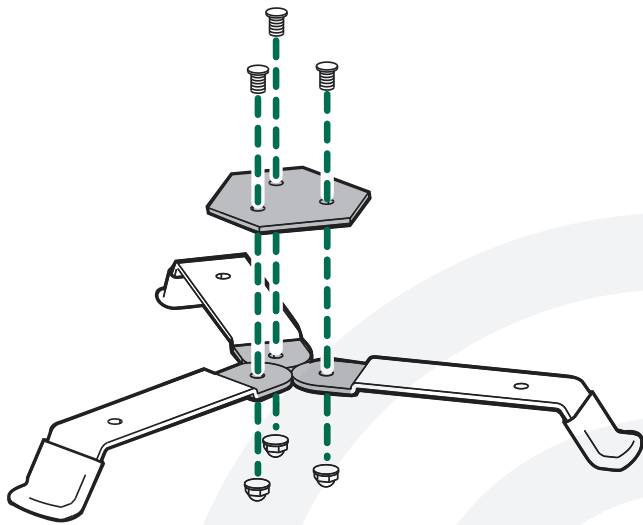

1

Nr. 10

3x

3x