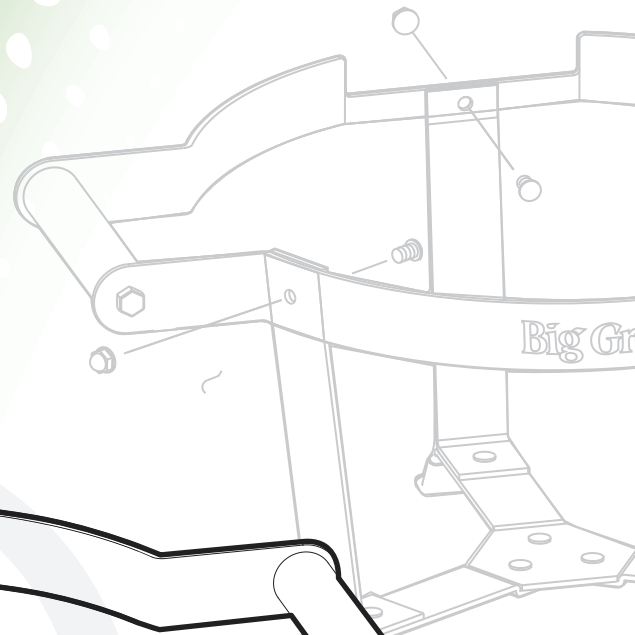

XXL XL L M S MX MN

EGG[®] podstavec Mini Montážní návod

7/16" (Nr. 11)

www.biggreenegg.com/assembly-videos

 www.biggreenegg.com

 www.biggreenegg.ca

 www.biggreenegg.eu

 www.biggreenegg.co.uk

 www.biggreenegg.co.za

CAUTION: SEE SAFETY NOTICE
www.biggreenegg.com/safetytips

9x

9x

1x

© COPYRIGHT BIG GREEN EGG INC.

1

Nr. 10