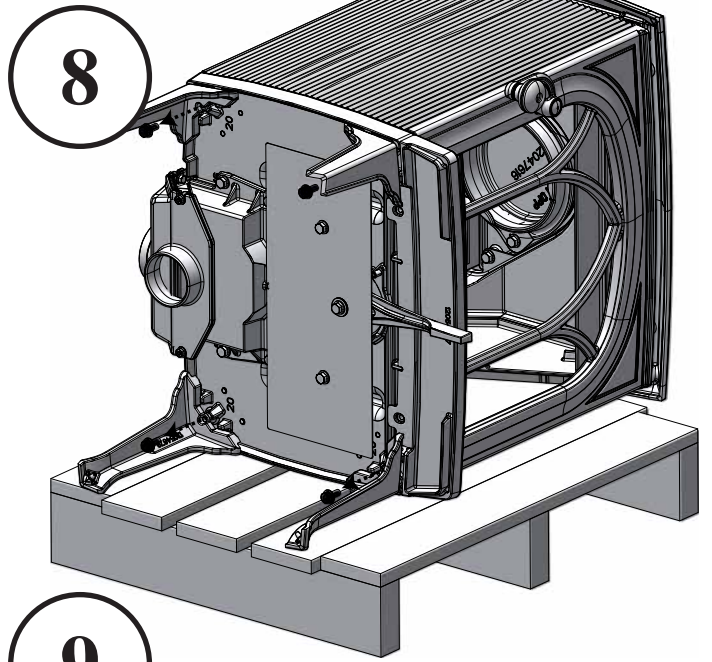

Jøtul F 200/F 205

Optional equipment short legs

JØTUL F 200/F 205 Short legs
Manual version P00

Manual short legs

2

F 200 - Long legs

F 200 - Short legs

F 205 - Long legs

F 205 - Short legs

Cat.no. 10061806-P00
Jøtul AS, October. 2021

Jøtul pursue a policy of constant product development. Products supplied may therefore differ in specification, colour and type of accessories from those illustrated and described in the brochure.