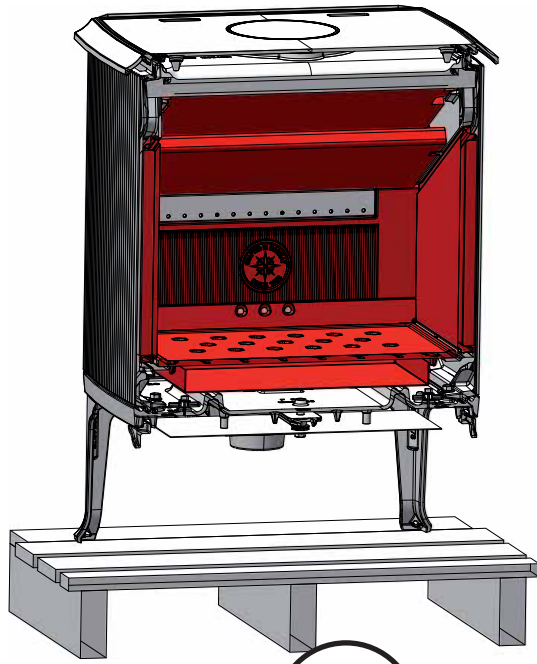

Jøtul F 200/F 205

Optional equipment short legs

JØTUL F 200/F 205 Short legs
Manual version P00

Manual short legs

2

F 200 - Long legs

F 200 - Short legs

F 205 - Long legs

F 205 - Short legs

Cat.no. 10061806-P00
Jøtul AS, October. 2021

Jøtul pursue a policy of constant product development. Products supplied may therefore differ in specification, colour and type of accessories from those illustrated and described in the brochure.