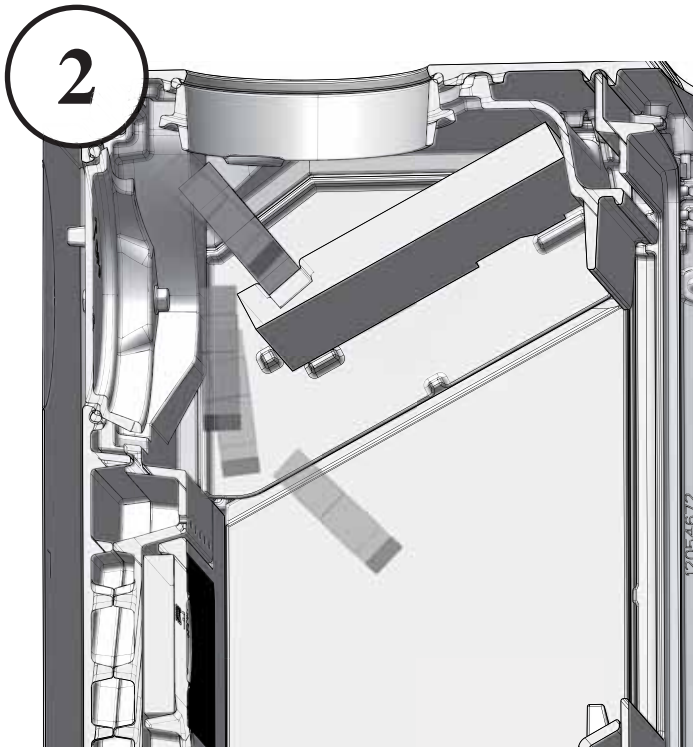

Jøtul F 200/F 205

Optional equipment short legs

JØTUL F 200/F 205 Short legs
Manual version P00

Manual short legs

2

F 200 - Long legs

F 200 - Short legs

F 205 - Long legs

F 205 - Short legs

Cat.no. 10061806-P00
Jøtul AS, October. 2021

Jøtul pursue a policy of constant product development. Products supplied may therefore differ in specification, colour and type of accessories from those illustrated and described in the brochure.